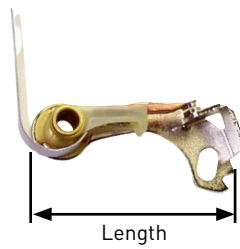

 CA PROP 65 WARNING: Cancer/Reproductive Harm www.p65warnings.ca.gov

Rotors Rotores Doigts d'Allumage

	Length ▼	Length Up to Rotator Contact	Height	Diameter
SY51705	2.34" 60mm		1.18" 30mm	0.56" 14mm
				
SY71208	2.36" 60mm	2.50" 64mm	0.69" 18mm	0.63" 16mm
				
SY31259	2.40" 61mm		0.98" 25mm	0.37" 10mm
				
SY1210168	2.44" 62mm		2.32" 59mm	0.59" 15mm
				
SY51244	2.44" 62mm	2.44" 62mm	0.98" 25mm	0.63" 16mm
				
SY48065	2.45" 62mm	2.60" 66mm	0.94" 24mm	0.57" 15mm
				
SY51257	2.50" 64mm	2.50" 64mm	1.42" 36mm	0.64" 16mm
				
SY40352	2.76" 70mm		1.42" 36mm	0.62" 16mm
				

 CA PROP 65 WARNING: Cancer/Reproductive Harm www.p65warnings.ca.gov

Rotors Rotores Doigts d'Allumage

	Length ▼	Length Up to Rotator Contact	Height	Diameter
SY83090	3.23" 82mm	3.35" 85mm	0.98" 25mm	3.23" 82mm
				
SY107475	3.26" 82mm	3.23" 82mm	0.94" 24mm	0.59" 15mm
				
SY86125	3.64" 93mm		1.56" 40mm	0.67" 17mm
				
SY107478	3.78" 96mm	3.78" 96mm	1.00" 24mm	0.53" 14mm
				
SY31260	4.00" 102mm	4.67" 119mm	1.22" 31mm	0.20" 5mm
				
SY45816	4.25" 108mm		1.10" 28mm	0.20" 5mm
				

 CA PROP 65 WARNING: Cancer/Reproductive Harm www.p65warnings.ca.gov

Points Puntos de Contacto Eléctrico Rupteurs

U-shape

Curved

Straight

	Type ▼	Length	Cable		Type ▼	Length	Cable
SY51463	2-Piece	1.91" 48mm	Yes	SY1223435	Straight	1.79" 45mm	Yes
							
SY51231	Curved	1.80" 46mm	No	SY51230	Straight	2.18" 55mm	No
							
SY51235	Curved	2.02" 51mm	No	SY45699	Straight	2.19" 56mm	No
							
SY51236	Curved	2.04" 52mm	No	SY48845	U-Shape	1.81" 46mm	No
							
SY51246	Curved	2.05" 52mm	No	SY51712	U-Shape	1.82" 46mm	Yes
							
SY47790	Round	1.69" 43mm	Yes	SY48064	U-Shape	2.13" 54mm	No
							
SY36055	Straight	1.68" 43mm	No				
							