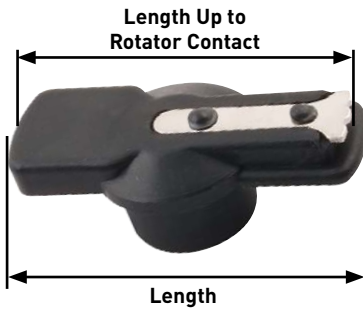

Rotors Rotores Doigts d'Allumage

	Length ▼	Length Up to Rotator Contact	Height	Diameter
SY38045	1.28" 33mm		0.89" 23mm	0.50" 13mm
				
SY51249	1.38" 35mm		0.87" 22mm	0.57" 15mm
				
SY43638	1.42" 36mm		0.98" 25mm	0.62" 16mm
				
SY47799	1.59" 41mm		1.08" 28mm	0.54" 14mm
				
SY48847	1.61" 41mm		1.14" 29mm	0.32" 8mm
				
SY51254	1.61" 41mm		1.30" 33mm	0.56" 14mm
				
SY940700	1.69" 43mm	1.46" 37mm	0.89" 23mm	0.63" 16mm
				

 CA PROP 65 WARNING: Cancer/Reproductive Harm www.p65warnings.ca.gov

Rotors Rotores Doigts d'Allumage

	Length ▼	Length Up to Rotator Contact	Height	Diameter
SY51706	1.83" 47mm		1.18" 30mm	0.57" 15mm
				
SY43622	1.83" 47mm	1.83" 47mm	1.18" 30mm	0.39" 10mm
				
SY940625	1.97" 50mm		1.34" 34mm	0.56" 14mm
				
SY99627	1.97" 50mm	1.97" 50mm	1.18" 30mm	0.57" 14mm
				
SY44874	2.03" 52mm		1.54" 39mm	0.44" 11mm
				
SY51707	2.07" 53mm		1.18" 30mm	0.57" 15mm
				
SY20-1003	2.17" 55mm	2.00" 51mm	0.72" 18mm	0.57" 15mm
				
SY48066	2.22" 57mm	2.38" 61mm	0.71" 18mm	0.57" 14mm
				
SY31261	2.22" 57mm	2.28" 58mm	1.04" 27mm	0.57" 14mm
				