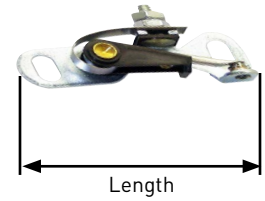

 CA PROP 65 WARNING: Cancer/Reproductive Harm www.p65warnings.ca.gov

Points Puntos de Contacto Eléctrico Rupteurs

U-shape

Curved

Straight

	Type ▼	Length	Cable		Type ▼	Length	Cable
SY51463	2-Piece	1.91" 48mm	Yes	SY1223435	Straight	1.79" 45mm	Yes
							
SY51231	Curved	1.80" 46mm	No	SY51230	Straight	2.18" 55mm	No
							
SY51235	Curved	2.02" 51mm	No	SY45699	Straight	2.19" 56mm	No
							
SY51236	Curved	2.04" 52mm	No	SY48845	U-Shape	1.81" 46mm	No
							
SY51246	Curved	2.05" 52mm	No	SY51712	U-Shape	1.82" 46mm	Yes
							
SY47790	Round	1.69" 43mm	Yes	SY48064	U-Shape	2.13" 54mm	No
							
SY36055	Straight	1.68" 43mm	No				
							

⚠ CA PROP 65 WARNING: Cancer/Reproductive Harm www.p65warnings.ca.gov

Distributor Caps Tapones del Distribuidor Têtes d'Allumeur

	Cylinders ▼	Fixing Type	Height	I.D.
SY99743	3	Clip	2.80" 71mm	2.69" 68mm

	Cylinders ▼	Fixing Type	Height	I.D.
SY51700	4	Clip	2.85" 73mm	2.58" 66mm

SY71198	3	Clip	2.72" 69mm	2.76" 70mm
---------	---	------	---------------	---------------

SY71197	4	Clip	2.95" 75mm	2.60" 66mm
---------	---	------	---------------	---------------