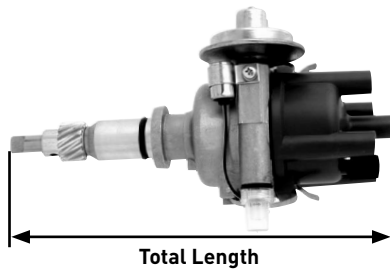

Distributors Distribuidores Allumeurs

	Total Length	Cylinders	Teeth	Vacuum Pump		Total Length	Cylinders	Teeth	Vacuum Pump	
SY940651	5.12" 130mm	3	0	No		SY34444	7.91" 201mm	4	13	No
SY51239	6.69" 170mm	4	0	No		SY107480	8.03" 204mm	4	0	Yes
SY52429	7.05" 179mm	4	0	Yes		SY43656	8.15" 207mm	4	0	Yes
SY107483	7.76" 197mm	4	0	Yes		SY71219	8.15" 207mm	4	0	Yes
SY71226	7.76" 197mm	4	0	Yes		SY71228	8.17" 208mm	4	13	Yes
										