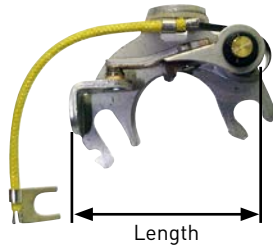

 CA PROP 65 WARNING: Cancer/Reproductive Harm www.p65warnings.ca.gov

Rotors Rotores Doigts d'Allumage

	Length ▼	Length Up to Rotator Contact	Height	Diameter
SY83090	3.23" 82mm	3.35" 85mm	0.98" 25mm	3.23" 82mm
				
SY107475	3.26" 82mm	3.23" 82mm	0.94" 24mm	0.59" 15mm
				
SY86125	3.64" 93mm		1.56" 40mm	0.67" 17mm
				
SY107478	3.78" 96mm	3.78" 96mm	1.00" 24mm	0.53" 14mm
				
SY31260	4.00" 102mm	4.67" 119mm	1.22" 31mm	0.20" 5mm
				
SY45816	4.25" 108mm		1.10" 28mm	0.20" 5mm
				

 CA PROP 65 WARNING: Cancer/Reproductive Harm www.p65warnings.ca.gov

Points Puntos de Contacto Eléctrico Rupteurs

U-shape

Curved

Straight

	Type ▼	Length	Cable		Type ▼	Length	Cable
SY51463	2-Piece	1.91" 48mm	Yes	SY1223435	Straight	1.79" 45mm	Yes
							
SY51231	Curved	1.80" 46mm	No	SY51230	Straight	2.18" 55mm	No
							
SY51235	Curved	2.02" 51mm	No	SY45699	Straight	2.19" 56mm	No
							
SY51236	Curved	2.04" 52mm	No	SY48845	U-Shape	1.81" 46mm	No
							
SY51246	Curved	2.05" 52mm	No	SY51712	U-Shape	1.82" 46mm	Yes
							
SY47790	Round	1.69" 43mm	Yes	SY48064	U-Shape	2.13" 54mm	No
							
SY36055	Straight	1.68" 43mm	No				
							