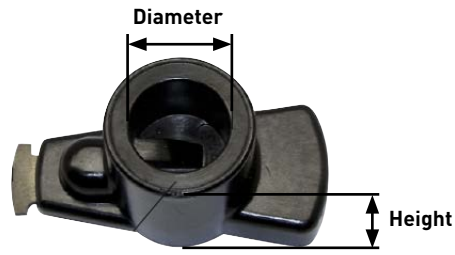

Rotors Rotores Doigts d'Allumage

	Length ▼	Length Up to Rotator Contact	Height	Diameter
SY38045	1.28" 33mm		0.89" 23mm	0.50" 13mm
				
SY51249	1.38" 35mm		0.87" 22mm	0.57" 15mm
				
SY43638	1.42" 36mm		0.98" 25mm	0.62" 16mm
				
SY47799	1.59" 41mm		1.08" 28mm	0.54" 14mm
				
SY48847	1.61" 41mm		1.14" 29mm	0.32" 8mm
				
SY51254	1.61" 41mm		1.30" 33mm	0.56" 14mm
				
SY940700	1.69" 43mm	1.46" 37mm	0.89" 23mm	0.63" 16mm
				

 CA PROP 65 WARNING: Cancer/Reproductive Harm www.p65warnings.ca.gov

Rotors Rotores Doigts d'Allumage

	Length ▼	Length Up to Rotator Contact	Height	Diameter
SY51706	1.83" 47mm		1.18" 30mm	0.57" 15mm
				
SY43622	1.83" 47mm	1.83" 47mm	1.18" 30mm	0.39" 10mm
				
SY940625	1.97" 50mm		1.34" 34mm	0.56" 14mm
				
SY99627	1.97" 50mm	1.97" 50mm	1.18" 30mm	0.57" 14mm
				
SY44874	2.03" 52mm		1.54" 39mm	0.44" 11mm
				
SY51707	2.07" 53mm		1.18" 30mm	0.57" 15mm
				
SY20-1003	2.17" 55mm	2.00" 51mm	0.72" 18mm	0.57" 15mm
				
SY48066	2.22" 57mm	2.38" 61mm	0.71" 18mm	0.57" 14mm
				
SY31261	2.22" 57mm	2.28" 58mm	1.04" 27mm	0.57" 14mm
				